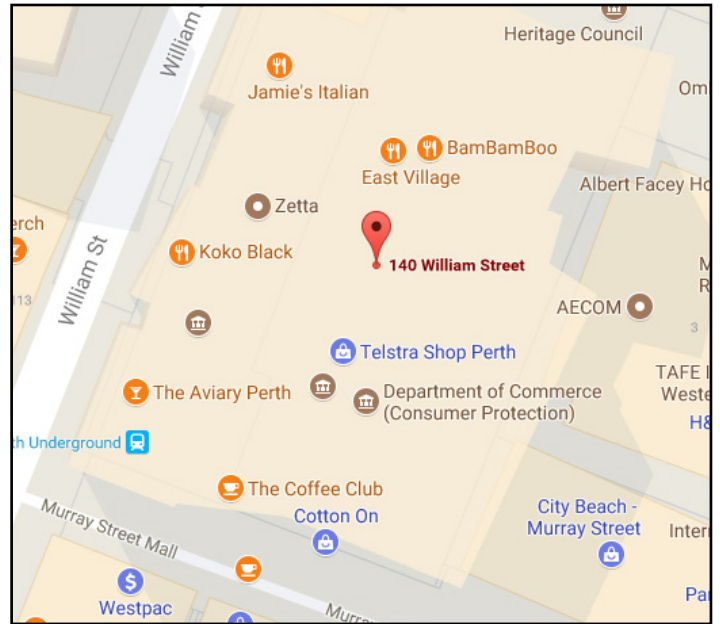

Department of
Local Government, Sport
and Cultural Industries

How to find the Department of Local Government, Sport and Cultural Industries - Culture and the Arts (WA)

**Gordon Stephenson House
140 William Street
PERTH WA 6000
Reception: (08) 6552 7300**

Due to security arrangements throughout the building, access to Culture and the Arts (WA) is not possible without a staff member. All visitors must report to Reception, located on level 2.

The public entrance is located on Railway Lane which is accessible via either Globe Lane or Murray Street Mall.

Please note:

Please do not use the entrance to the building on William Street. This entry is accessible by staff only.